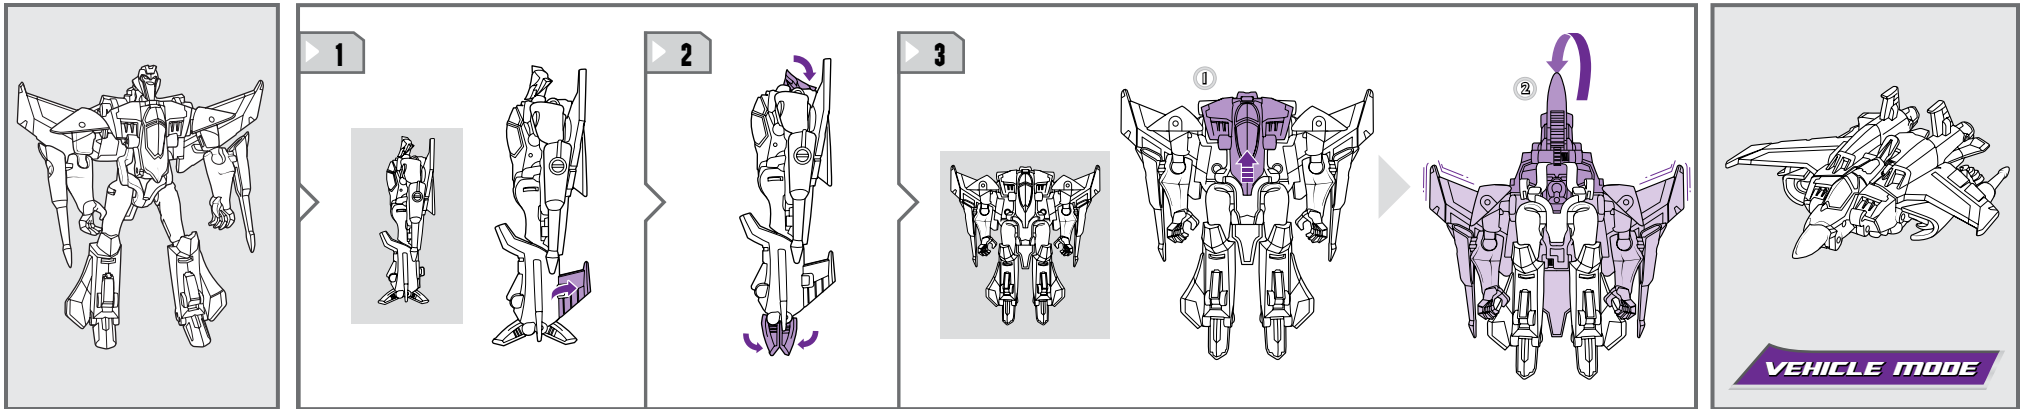

CHANGING TO VEHICLE