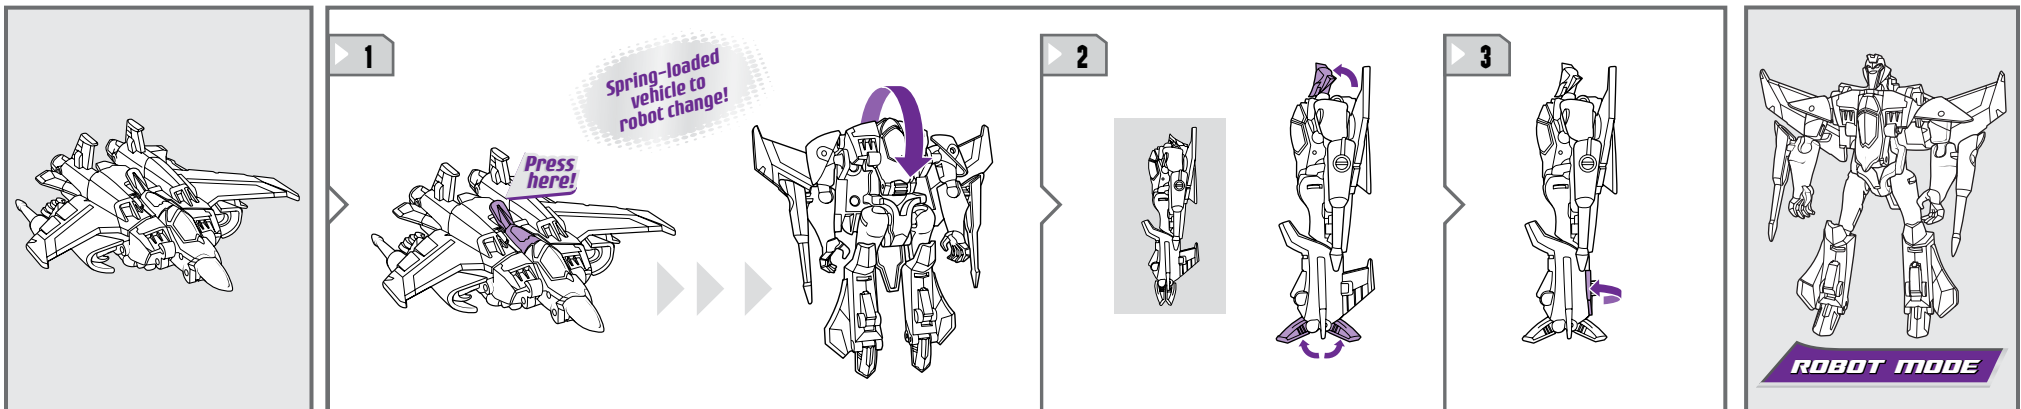

TRANSFORMERS ANIMATED

AGES 4+

83812/83617 Asst.

ACTIVATORS™

NOTE: Some parts are made to detach if excessive force is applied and are designed to be reattached if separation occurs. Adult supervision may be necessary for younger children.

CHANGING TO VEHICLE

CHANGING TO ROBOT

Some poses may require hand support.
 © 2008 Hasbro. All Rights Reserved.
 TM & © denote U.S. trademarks.
 Manufactured under license from Tomy Company, Ltd.

P/N 6829120000